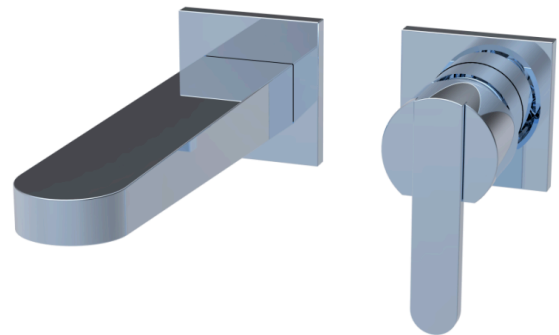

Specifications

- Heavy brass construction for durability and reliability
- Kerox ceramic cartridge ensures life long trouble free service
- Single Lever handle operation allows both volume and temperature control
- Max-temperature limit stop for added safety.
- SSI Eco-Care swivel aerator 1.2 gpm (4.6 lpm) at 60 psi
- SSI "Speed Connector" for an easy spout installation
- Single cover plate trim available
- Available waste pop-up drain
- Must be used together with the valve body F3000B for horizontal installation or with F3001B for vertical installation
- Used as wall mounted tub filler when flow straightener is used in lieu of aerator (F28008T-S with flow straightener)

Finish

- CP (Polished Chrome)
- PVD-BN (PVD-Brushed Nickel)

Codes and Standards

- ANSI/ASME A112.18.1
- CSA B125.1
- NSF61-9
- ADA
- IAPMO / cUPC Listed (pending)
- EPA Watersense Listed (pending)
- AB1953 California Lead Plumbing Law Certified (pending)

Warranty

- Limited Lifetime Faucet Warranty against material and manufacturing defects for residential use.
- 2 Year Limited Warranty on all industrial, commercial and business applications.

fluid Wisdom Series Single Lever Wall Mount Lavatory Faucet Model: F28008T

Model: F28008T