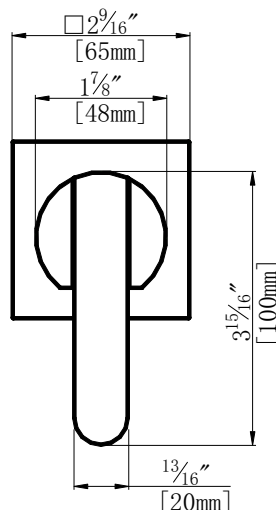

Specifications

- Heavy brass construction for durability and reliability
- Kerox ceramic cartridge ensures life long trouble free service
- Single Lever handle operation allows both volume and temperature control
- Max-temperature limit stop for added safety.
- SSI Eco-Care swivel aerator 1.2 gpm (4.6 lpm) at 60 psi
- SSI "Speed Connector" for an easy spout installation
- Single cover plate trim available
- Available waste pop-up drain
- Must be used together with the valve body F3000B for horizontal installation or with F3001B for vertical installation
- Used as wall mounted tub filler when flow straightener is used in lieu of aerator (F28008T-S with flow straightener)

Finish

- CP (Polished Chrome)
- PVD-BN (PVD-Brushed Nickel)

Codes and Standards

- ANSI/ASME A112.18.1
- CSA B125.1
- NSF61-9
- ADA
- IAPMO / cUPC Listed (pending)
- EPA Watersense Listed (pending)
- AB1953 California Lead Plumbing Law Certified (pending)

Warranty

- Limited Lifetime Faucet Warranty against material and manufacturing defects for residential use.
- 2 Year Limited Warranty on all industrial, commercial and business applications.

fluid Wisdom Series Single Lever Wall Mount Lavatory Faucet Model: F28008T

Model: F28008T