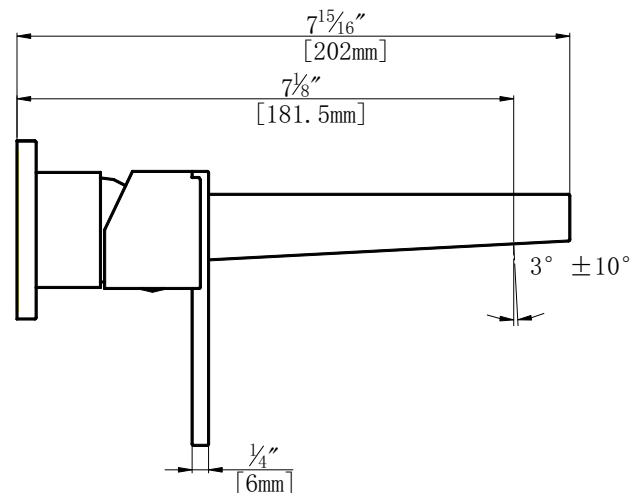

Specifications

- Heavy brass construction for durability and reliability
- Kerox ceramic cartridge ensures life long trouble free service
- Single Lever handle operation allows both volume and temperature control
- Max-temperature limit stop for added safety.
- SSI Eco-Care swivel aerator 1.2 gpm (4.6 lpm) at 60 psi
- SSI "Speed Connector" for an easy spout installation
- Single cover plate trim available
- Available waste pop-up drain
- Must be used together with the valve body F3000B for horizontal installation or with F3001B for vertical installation
- Used as wall mounted tub filler when flow straightener is used in lieu of aerator (F28008T-S with flow straightener)

Finish

- CP (Polished Chrome)
- PVD-BN (PVD-Brushed Nickel)

Codes and Standards

- ANSI/ASME A112.18.1
- CSA B125.1
- NSF61-9
- ADA
- IAPMO / cUPC Listed (pending)
- EPA Watersense Listed (pending)
- AB1953 California Lead Plumbing Law Certified (pending)

Warranty

- Limited Lifetime Faucet Warranty against material and manufacturing defects for residential use.
- 2 Year Limited Warranty on all industrial, commercial and business applications.

fluid Wisdom Series Single Lever Wall Mount Lavatory Faucet Model: F28008T

Model: F28008T