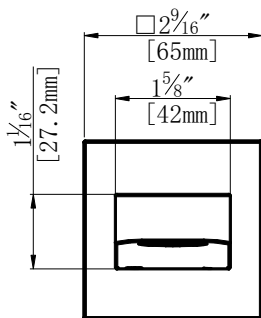

Specifications

- Heavy brass construction for durability and reliability
- Kerox ceramic cartridge ensures life long trouble free service
- Single Lever handle operation allows both volume and temperature control
- Max-temperature limit stop for added safety.
- SSI Eco-Care swivel aerator 1.2 gpm (4.6 lpm) at 60 psi
- SSI "Speed Connector" for an easy spout installation
- Single cover plate trim available
- Available waste pop-up drain
- Must be used together with the valve body F3000B for horizontal installation or with F3001B for vertical installation
- Used as wall mounted tub filler when flow straightener is used in lieu of aerator (F28008T-S with flow straightener)

Finish

- CP (Polished Chrome)
- PVD-BN (PVD-Brushed Nickel)

Codes and Standards

- ANSI/ASME A112.18.1
- CSA B125.1
- NSF61-9
- ADA
- IAPMO / cUPC Listed (pending)
- EPA Watersense Listed (pending)
- AB1953 California Lead Plumbing Law Certified (pending)

Warranty

- Limited Lifetime Faucet Warranty against material and manufacturing defects for residential use.
- 2 Year Limited Warranty on all industrial, commercial and business applications.

fluid Wisdom Series Single Lever Wall Mount Lavatory Faucet Model: F28008T

Model: F28008T