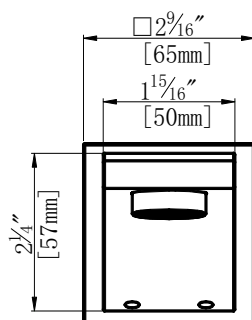

Specifications

- Heavy brass construction for durability and reliability
- Kerox ceramic cartridge ensures life long trouble free service
- Single Lever handle operation allows both volume and temperature control
- Max-temperature limit stop for added safety.
- SSI Eco-Care swivel aerator 1.2 gpm (4.6 lpm) at 60 psi
- SSI "Speed Connector" for an easy spout installation
- Single cover plate trim available
- Available waste pop-up drain
- Must be used together with the valve body F3000B for horizontal installation or with F3001B for vertical installation
- Used as wall mounted tub filler when flow straightener is used in lieu of aerator (F20008T-S with flow straightener)

Finish

- CP (Polished Chrome)
- PVD-BN (PVD Brushed Nickel)

Codes and Standards

- ANSI/ASME A112.18.1
- CSA B125.1
- NSF61-9
- ADA
- IAPMO / cUPC Listed
- EPA Watersense Listed
- AB1953 California Lead Plumbing Law Certified

Warranty

- Limited Lifetime Faucet Warranty against material and manufacturing defects for residential use.
- 2 Year Limited Warranty on all industrial, commercial and business applications.

fluid Penguin Series Single Lever Wall Mount Lavatory Faucet Model: F20008T

Model: F20008T