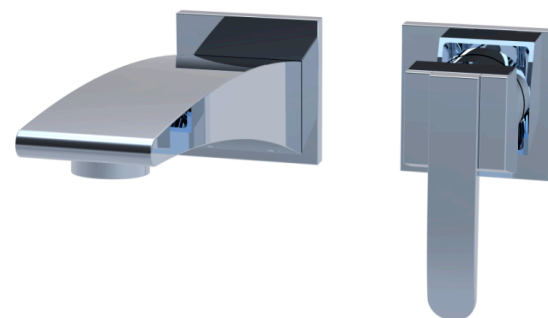

Specifications

- Heavy brass construction for durability and reliability
- Kerox ceramic cartridge ensures life long trouble free service
- Single Lever handle operation allows both volume and temperature control
- Max-temperature limit stop for added safety.
- SSI Eco-Care swivel aerator 1.2 gpm (4.6 lpm) at 60 psi
- SSI "Speed Connector" for an easy spout installation
- Single cover plate trim available
- Available waste pop-up drain
- Must be used together with the valve body F3000B for horizontal installation or with F3001B for vertical installation
- Used as wall mounted tub filler when flow straightener is used in lieu of aerator (F20008T-S with flow straightener)

Warranty

- Limited Lifetime Faucet Warranty against material and manufacturing defects for residential use.
- 2 Year Limited Warranty on all industrial, commercial and business applications.

fluid Penguin Series Single Lever Wall Mount Lavatory Faucet Model: F20008T