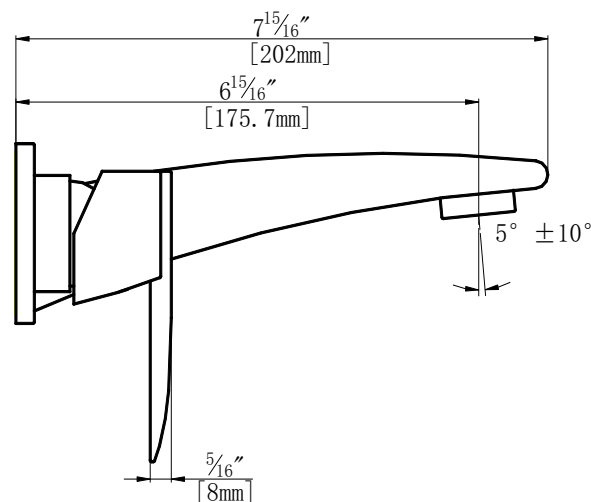

Specifications

- Heavy brass construction for durability and reliability
- Kerox ceramic cartridge ensures life long trouble free service
- Single Lever handle operation allows both volume and temperature control
- Max-temperature limit stop for added safety.
- SSI Eco-Care swivel aerator 1.2 gpm (4.6 lpm) at 60 psi
- SSI "Speed Connector" for an easy spout installation
- Single cover plate trim available
- Available waste pop-up drain
- Must be used together with the valve body F3000B for horizontal installation or with F3001B for vertical installation
- Used as wall mounted tub filler when flow straightener is used in lieu of aerator (F20008T-S with flow straightener)

Finish

- CP (Polished Chrome)
- PVD-BN (PVD Brushed Nickel)

Codes and Standards

- ANSI/ASME A112.18.1
- CSA B125.1
- NSF61-9
- ADA
- IAPMO / cUPC Listed
- EPA Watersense Listed
- AB1953 California Lead Plumbing Law Certified

Warranty

- Limited Lifetime Faucet Warranty against material and manufacturing defects for residential use.
- 2 Year Limited Warranty on all industrial, commercial and business applications.

fluid Penguin Series Single Lever Wall Mount Lavatory Faucet Model: F20008T

Model: F20008T