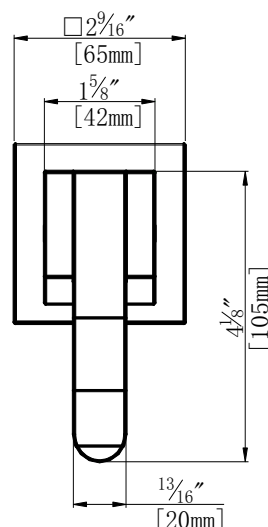

Specifications

- Heavy brass construction for durability and reliability
- Kerox ceramic cartridge ensures life long trouble free service
- Single Lever handle operation allows both volume and temperature control
- Max-temperature limit stop for added safety.
- SSI Eco-Care swivel aerator 1.2 gpm (4.6 lpm) at 60 psi
- SSI "Speed Connector" for an easy spout installation
- Single cover plate trim available
- Available waste pop-up drain
- Must be used together with the valve body F3000B for horizontal installation or with F3001B for vertical installation
- Used as wall mounted tub filler when flow straightener is used in lieu of aerator (F20008T-S with flow straightener)

Finish

- CP (Polished Chrome)
- PVD-BN (PVD Brushed Nickel)

Codes and Standards

- ANSI/ASME A112.18.1
- CSA B125.1
- NSF61-9
- ADA
- IAPMO / cUPC Listed
- EPA Watersense Listed
- AB1953 California Lead Plumbing Law Certified

Warranty

- Limited Lifetime Faucet Warranty against material and manufacturing defects for residential use.
- 2 Year Limited Warranty on all industrial, commercial and business applications.

fluid Penguin Series Single Lever Wall Mount Lavatory Faucet Model: F20008T

Model: F20008T