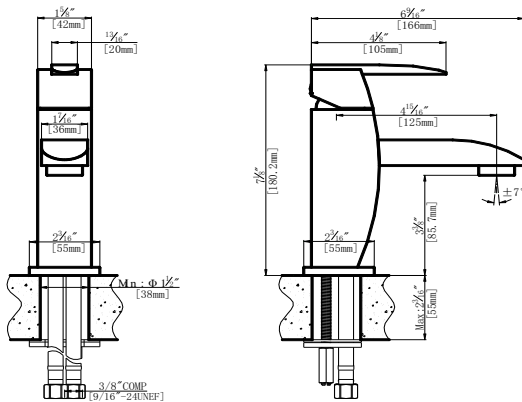

SPECIFICATIONS

Customer Service: 1-800-460-7019
www.fluidfaucets.com

Specifications

- Heavy brass construction for durability and reliability
- Kerox ceramic cartridge ensures life long trouble free service
- Single lever handle operation allows both volume and temperature control
- Max-temperature limit stop for added safety.
- SSI Eco-Care pivot aerator 1.2 gpm (4.6 lpm) at 60 psi
- Extra long flexible connection for easy installation
- Single-hole mounting with a supplied wrench tool
- 1-1/2" faucet hole size for drilling recommended
- Includes waste pop-up drain

Finish

- CP (Polished Chrome)
- PVD-BN (PVD Brushed Nickel)

Codes and Standards

- ANSI/ASME A112.18.1
- CSA B125.1
- NSF61-9
- ADA
- IAPMO / cUPC Listed
- EPA Watersense Listed
- AB1953 California Lead Plumbing Law Certified

Warranty

- Limited Lifetime Faucet Warranty against material and manufacturing defects for residential use.
- 2 Year Limited Warranty on all industrial, commercial and business applications.

fluid Penguin Series Single Lever Lavatory Faucet Model: F20001 Model: F20002

Model: F20001