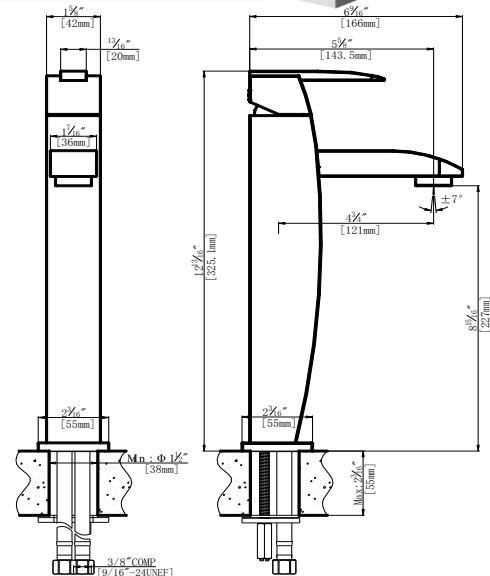

Model: F20002