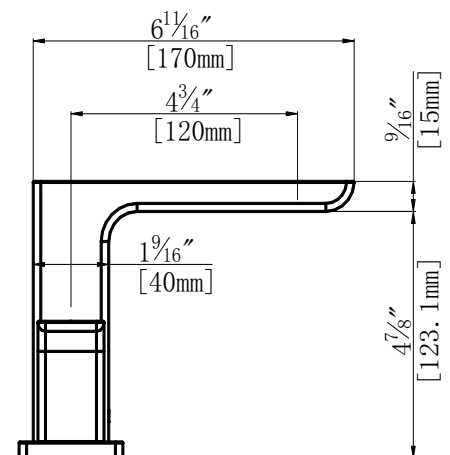

Specifications

- Heavy brass construction for durability and reliability
- German made Fluehs ceramic cartridge ensures life long trouble free service
- Dual handle operation allows both volume and temperature control
- SSi Eco-Care swivel aerator 1.2 gpm (4.6 lpm) at 60 psi
- Stainless steel flexible connection for 6" to 8" wide installation
- 1-1/4" (32mm) or 1-1/2" (38mm) faucet hole size for drilling recommended
- Dual supply inlet connection – 3/8" comp & 1/2" thread
- Includes waste pop-up drain

Finish

- CP (Polished Chrome)
- PVD-SS (PVD Stainless Steel)

Codes and Standards

- ANSI/ASME A112.18.1
- CSA B125.1
- NSF61-9
- ADA
- IAPMO / cUPC Listed
- EPA Watersense Listed
- AB1953 California Lead Plumbing Law Certified

Warranty

- Limited Lifetime Faucet Warranty against material and manufacturing defects for residential use.
- 2 Year Limited Warranty on all industrial, commercial and business applications.

fluid Quad Series Dual Handle Lavatory Faucet Model: F16006

Model: F16006