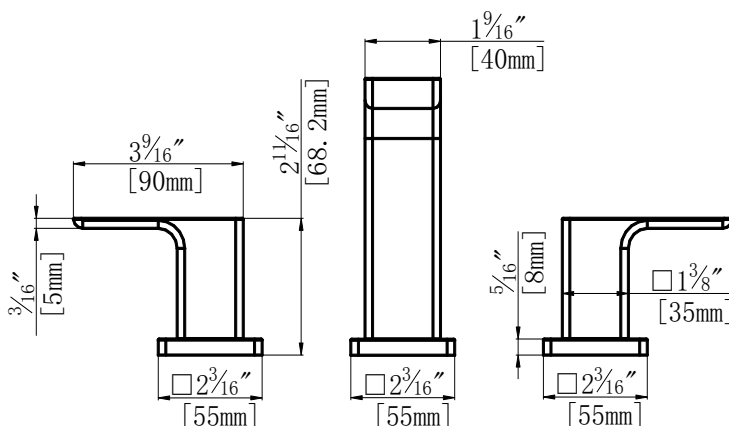

Specifications

- Heavy brass construction for durability and reliability
- German made Fluehs ceramic cartridge ensures life long trouble free service
- Dual handle operation allows both volume and temperature control
- SSi Eco-Care swivel aerator 1.2 gpm (4.6 lpm) at 60 psi
- Stainless steel flexible connection for 6" to 8" wide installation
- 1-1/4" (32mm) or 1-1/2" (38mm) faucet hole size for drilling recommended
- Dual supply inlet connection – 3/8" comp & 1/2" thread
- Includes waste pop-up drain

Finish

- CP (Polished Chrome)
- PVD-SS (PVD Stainless Steel)

Codes and Standards

- ANSI/ASME A112.18.1
- CSA B125.1
- NSF61-9
- ADA
- IAPMO / cUPC Listed
- EPA Watersense Listed
- AB1953 California Lead Plumbing Law Certified

Warranty

- Limited Lifetime Faucet Warranty against material and manufacturing defects for residential use.
- 2 Year Limited Warranty on all industrial, commercial and business applications.

fluid Quad Series Dual Handle Lavatory Faucet Model: F16006

Model: F16006