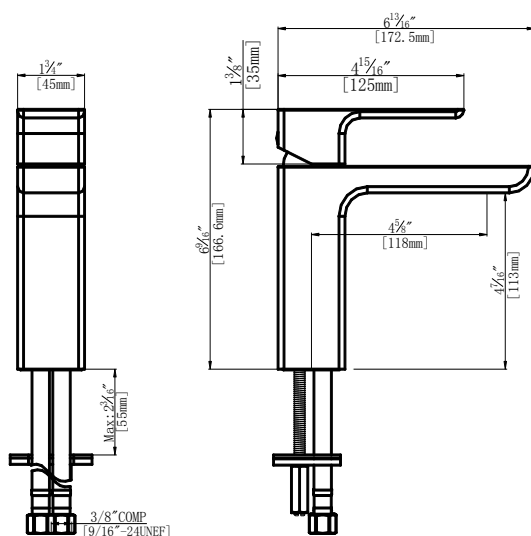

### Specifications

- Heavy brass construction for durability and reliability
- Kerox ceramic cartridge ensures life long trouble free service
- Single lever handle operation allows both volume and temperature control
- Max-temperature limit stop for added safety.
- SSi Eco-Care swivel aerator 1.2 gpm (4.5 lpm) at 60 psi
- Extra long flexible connection for easy installation
- Single-hole mounting with a supplied wrench tool
- 1-1/2" faucet hole size for drilling recommended
- Includes waste pop-up drain

## fluid Quad Series Single Lever Lavatory Faucet Model: F16001 Model: F16002 (for vessel)

**Model: F16001**

**Model: F16002**