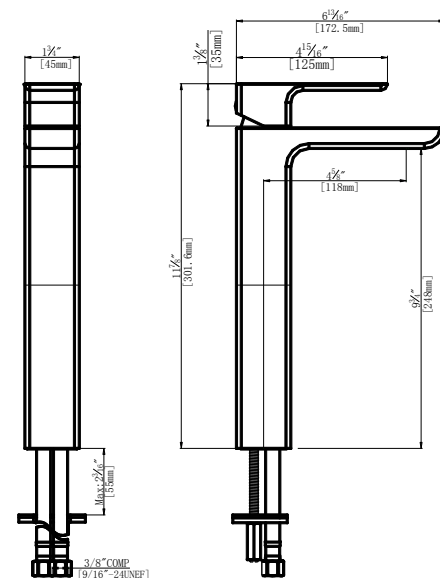

### Specifications

- Heavy brass construction for durability and reliability
- Kerox ceramic cartridge ensures life long trouble free service
- Single lever handle operation allows both volume and temperature control
- Max-temperature limit stop for added safety.
- SSi Eco-Care swivel aerator 1.2 gpm (4.5 lpm) at 60 psi
- Extra long flexible connection for easy installation
- Single-hole mounting with a supplied wrench tool
- 1-1/2" faucet hole size for drilling recommended
- Includes waste pop-up drain

## fluid Quad Series Single Lever Lavatory Faucet Model: F16001 Model: F16002 (for vessel)

**Model: F16001**

**Model: F16002**