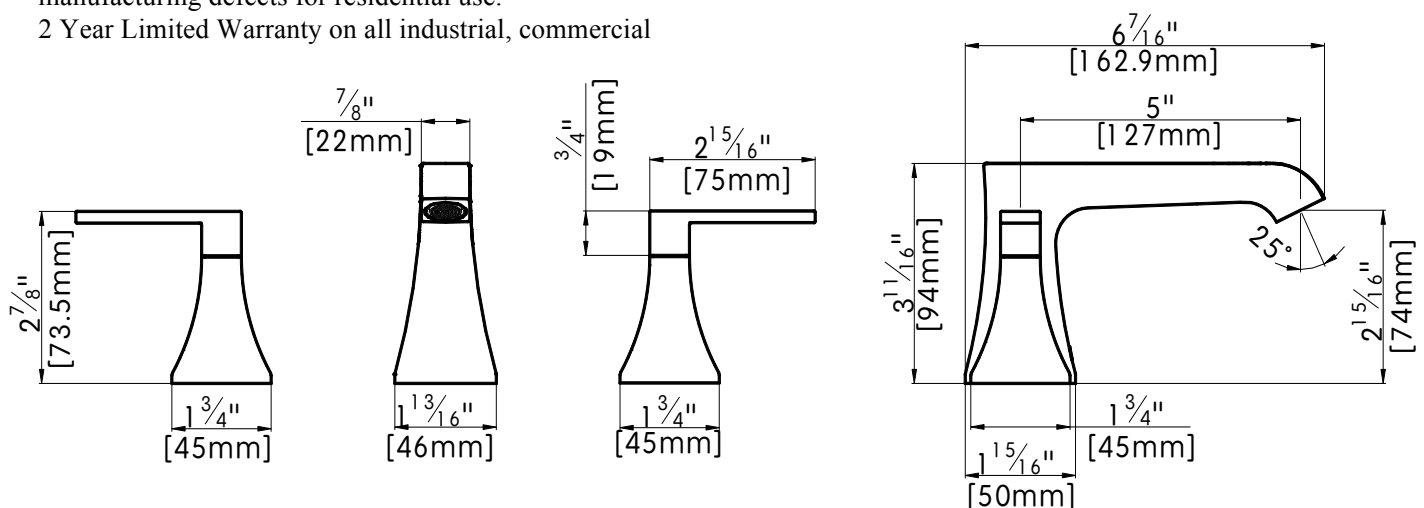

Specifications

- Heavy brass construction for durability and reliability
- German made Fluehs ceramic cartridge ensures life long trouble free service
- Dual handle operation allows both volume and temperature control
- SSI Eco-Care swivel aerator 1.2 gpm (4.6 lpm) at 60 psi
- Stainless steel flexible connection for 6" to 8" wide installation
- 1-1/4" (32mm) or 1-1/2" (38mm) faucet hole size for drilling recommended
- Dual supply inlet connection – 3/8" comp & 1/2" thread
- Includes waste pop-up drain

Finish

- CP (Polished Chrome)
- PVD-BN (PVD Brushed Nickel)
- PVD-PN (PVD Polished Nickel)

Codes and Standards

- ANSI/ASME A112.18.1
- CSA B125.1
- NSF61-9
- ADA
- IAPMO / cUPC Listed (Pending)
- EPA Watersense Listed (Pending)
- AB1953 California Lead Plumbing Law Certified (Pending)

Warranty

- Limited Lifetime Faucet Warranty against material and manufacturing defects for residential use.
- 2 Year Limited Warranty on all industrial, commercial

fluid Vancouver Series Dual Handle Lavatory Faucet Model: F15006

Model: F15006