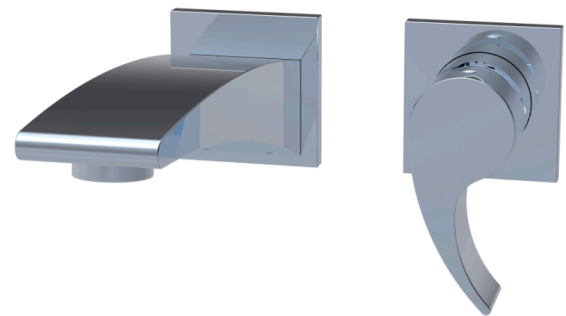

### Specifications

- Heavy brass construction for durability and reliability
- Kerox ceramic cartridge ensures life long trouble free service
- Single lever handle operation allows both volume and temperature control
- Max-temperature limit stop for added safety.
- SSi Eco-Care pivot aerator 1.2 gpm (4.6 lpm) at 60 psi
- SSi “Smart Connector” for an easy spout installation
- Single cover plate trim available
- Available waste pop-up drain
- Must be used together with the valve body F3000B for horizontal installation
- Used as wall mounted tub filler when flow straightener is used in lieu of aerator (F13008T-S with flow straightener)

### Finish

- CP (Polished Chrome)
- PVD-BN (PVD Brushed Nickel)

## fluid Sublime Series Single Lever Wall Mounted Lavatory Faucet Model: F13008T

**Model: F13008T**