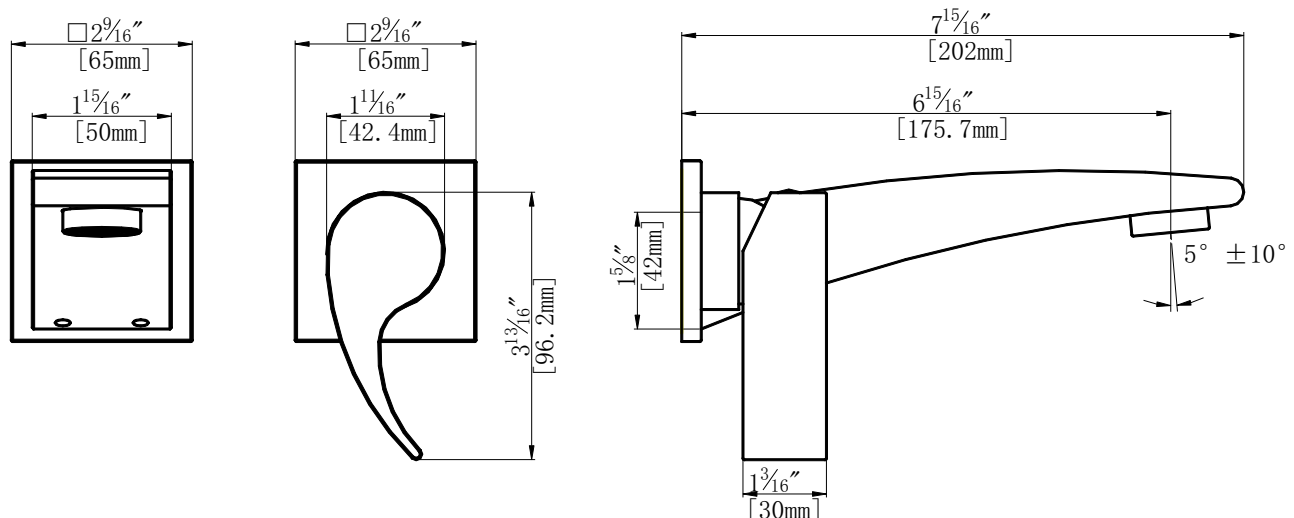

Specifications

- Heavy brass construction for durability and reliability
- Kerox ceramic cartridge ensures life long trouble free service
- Single lever handle operation allows both volume and temperature control
- Max-temperature limit stop for added safety.
- SSi Eco-Care pivot aerator 1.2 gpm (4.6 lpm) at 60 psi
- SSi “Smart Connector” for an easy spout installation
- Single cover plate trim available
- Available waste pop-up drain
- Must be used together with the valve body F3000B for horizontal installation
- Used as wall mounted tub filler when flow straightener is used in lieu of aerator (F13008T-S with flow straightener)

Finish

- CP (Polished Chrome)
- PVD-BN (PVD Brushed Nickel)

Codes and Standards

- ANSI/ASME A112.18.1
- CSA B125.1
- NSF61-9
- ADA
- IAPMO / cUPC Listed (pending)
- EPA Watersense Listed (pending)
- AB1953 California Lead Plumbing Law Certified (pending)

Warranty

- Limited Lifetime Faucet Warranty against material and manufacturing defects for residential use.
- 2 Year Limited Warranty on all industrial, commercial and business applications.

fluid Sublime Series Single Lever Wall Mounted Lavatory Faucet Model: F13008T

Model: F13008T