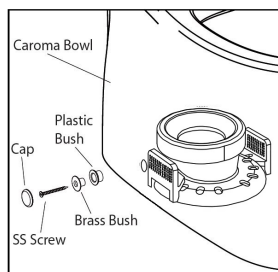

Somerton Smart 270 Easy Height Elongated

The ultimate in practical sophistication.

Caroma®'s Somerton Smart 270 is a beautifully simple way to save water without compromising style or performance.

1.28/0.8 gallon (4.8/3 litre) two button dual flush high efficiency (HET) toilet

- Large fully-concealed trapway
- Extreme installation adjustability: Can accommodate 10" to 12" rough-in incrementally and allows for approximately 1" of lateral adjustment
- Signature Caroma® Trapway is fully glazed and twice the size of the industry standard; virtually eliminates clogging
- ADA Elongated Bowl height 16½"
- Includes 326611W Soft Close - Detachable Seat
- MaP Premium Certified and Watersense Labeled
- Utilizes Caroma®'s Unique Smart Connect™

DESCRIPTION	CODE	WEIGHT (LBS)	CDN. LIST
Somerton Smart Tank	810788W	40	\$194
Somerton Easy Height Elongated Bowl (with seat)	829108W	57	\$295
White Tank Bowl and Seat		97	\$489

Additional Highlights

Smart Connect™