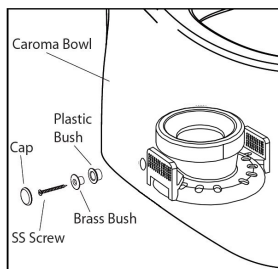

Caravelle Smart 270 One Piece Easy Height Elongated

Inspired by Innovation. The newly redesigned Caravelle Smart 270 One Piece High Efficiency Toilet (HET) exemplifies Caroma®'s dedication to simple beauty and Smart Design.

- 1.28/0.8 gallon (4.8/3 litre) two button dual flush toilet
- Large fully glazed, concealed trapway
- Extreme installation adjustability: Can accommodate 10" to 12" rough-in incrementally, and allows for approx. 1" of lateral adjustment.
- Premium MaP Certified 800 g
- Watersense Labelled
- ADA Elongated Bowl height 16½"
- Includes 326611W Soft Close - Detachable Seat
- Utilizes Caroma®'s Unique *Smart Connect™*

DESCRIPTION	CODE	WEIGHT (LBS)	CDN. LIST
Caravelle Smart 270 One Piece Easy Height Elongated (Including Seat) One Piece Toilet and Seat	989900	103	\$598

Additional Highlights

Smart Connect™

- Fastest, easiest installation method available for toilets with fully skirted bowls
- Eliminates time consuming need to drill holes into flooring