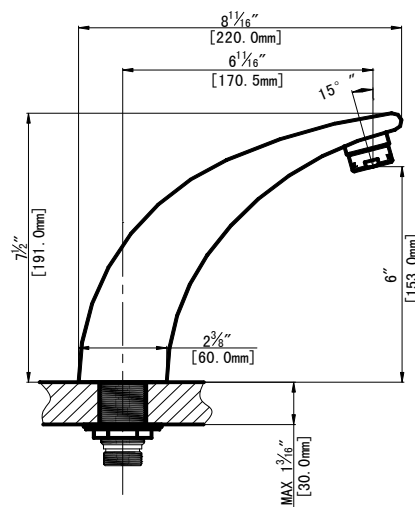

Specifications

- Heavy brass construction for durability and reliability
- German made Fluohs ceramic cartridge ensures life long trouble free service
- Dual lever handle operation allows both volume and temperature control
- 24" long Stainless steel flexible connection allows up to 8" wide installation
- 1-1/2" faucet hole size for drilling recommended
- Dual supply inlet connection – 1/2" CxC soldering & 3/4" thread

Flow Rate

- Spout 20 gpm @ 60 psig with Hi-flow diverter valve F2002-B
- Hand shower 2.2 gpm @ 60 psig

Finish

- CP (Polished Chrome)
- PVD-BN (coming soon)

Codes and Standards

- ANSI/ASME A112.18.1
- CSA B125.1
- ADA
- IAPMO / cUPC Listed

Warranty

- Limited Lifetime Faucet Warranty against material and manufacturing defects for residential use.
- 2 Year Limited Warranty on all industrial, commercial and business applications.

fluid Sublime Series

Roman Tub Set

Model: F1315

Model: F1316

without diverter & hand shower

Model: F1315