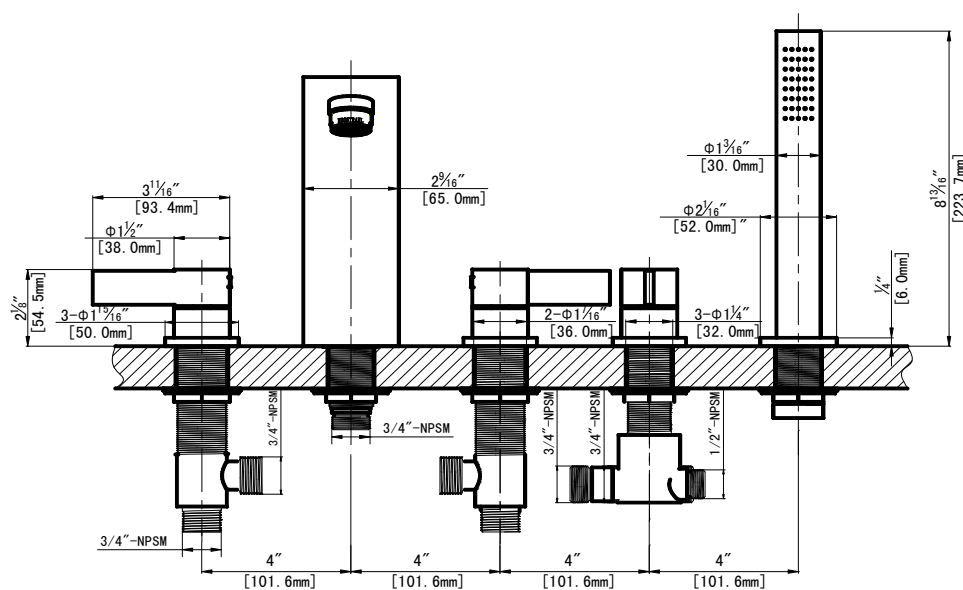

Specifications

- Heavy brass construction for durability and reliability
- German made Fluohs ceramic cartridge ensures life long trouble free service
- Dual lever handle operation allows both volume and temperature control
- 24" long Stainless steel flexible connection allows up to 8" wide installation
- 1-1/2" faucet hole size for drilling recommended
- Dual supply inlet connection – 1/2" CxC soldering & 3/4" thread

Flow Rate

- Spout 20 gpm @ 60 psig with Hi-flow diverter valve F2002-B
- Hand shower 2.2 gpm @ 60 psig

Finish

- CP (Polished Chrome)
- PVD-BN (coming soon)

Codes and Standards

- ANSI/ASME A112.18.1
- CSA B125.1
- ADA
- IAPMO / cUPC Listed

Roman Tub Set

Model: F1315

Model: F1316

without diverter & hand shower

Model: F1315